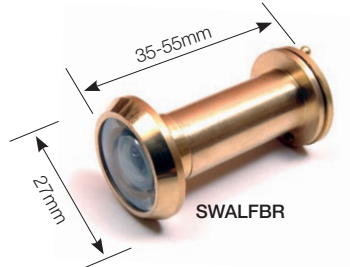

Intumescent Door Viewers

180 DEGREE VIEWERS

1 hour fire check door viewers

DESCRIPTION

We offer 2 types of 1-hour fire check door viewers. We offer an all metal bodied 180 degree viewer with a 14mm barrel for standard door applications.

Both of these products come complete with a 1mm intumescent pre cut to size. 1-hour fire check products come with copy fire test certificates on every delivery to give you complete peace of mind.

Conforms to DHF TS O2

With 1mm intumescent

SWALFCH
14mm Barrels

SWALFBR

SWALFBR70
70-90mm available
in brass only

Secured by Design