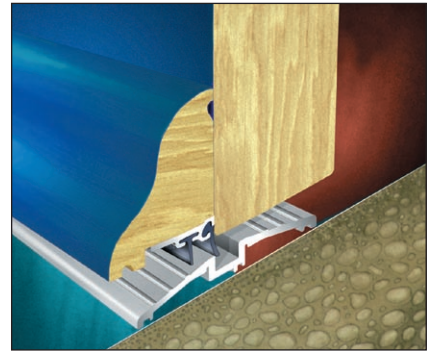

### APPLICATIONS

An effective threshold seal combination with hidden fixings, designed with options to suit inward and outward opening, single and double leaf, external doors.

The channel collects water that has managed to by-pass the rubber blade seals and, through pre-drilled weep holes, this drains to the outside of the building, ensuring a high level of performance.

The contact strip combinations provide effective sealing options for outward opening doors. All weatherboard and contact strips have concealed fixings and snap on covers which are available in a range of finishes.

The Watershed combination seals can be used with virtually all of the Sealmaster stop and meeting stile seals to enable a doorset to achieve a high level of weatherability

## SEALMASTER WATERSHED

For inward opening external doors & outward opening external doors

THG/CAG

TKS/CAS

TKS/WCW

Standard Options	Satin Silver WAS	Satin Gold WAG	Softwood WBW	Redwood WBR	Oak WBH	Softwood WCW	Redwood WCR	Oak WCH
Satin Silver - THS	 THS/WAS		 THS/WBW	 THS/WBR	 THS/WBH	 THS/WCW	 THS/WCR	 THS/WCH
Satin Gold - THG	 THG/WAS	THG/WAG	 THG/WBW	 THG/WBR	 THG/WBH	 THG/WCW	 THG/WCR	 THG/WCH
Satin Silver - TJS	 TJS/WAS		 TJS/WBW	 TJS/WBR	 TJS/WBH	 TJS/WCW	 TJS/WCR	 TJS/WCH
Satin Gold - TJG	 TJG/WAS	TJG/WAG	 TJG/WBW	 TJG/WBR	 TJG/WBH	 TJG/WCW	 TJG/WCR	 TJG/WCH
Satin Silver - TKS	 TKS/WAS		 TKS/WBW	 TKS/WBR	 TKS/WBH	 TKS/WCW	 TKS/WCR	 TKS/WCH
Satin Gold - TKG	 TKG/WAS	TKG/WAG	 TKG/WBW	 TKG/WBR	 TKG/WBH	 TKG/WCW	 TKG/WCR	 TKG/WCH