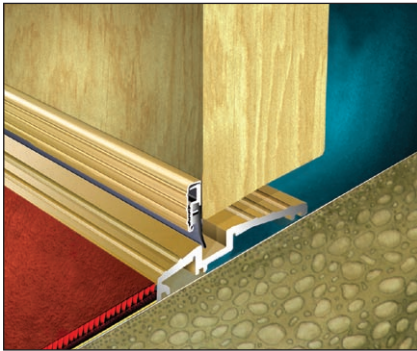

Threshold Seals

SEALMASTER WATERSHED

For inward opening external doors & outward opening external doors

THG/CAG

Standard Options	Satin Silver WAS	Satin Gold WAG	Softwood WBW	Redwood WBR	Oak WBH	Softwood WCW	Redwood WCR	Oak WCH
Satin Silver - THS	THS/WAS		THS/WBW	THS/WBR	THS/WBH	THS/WCW	THS/WCR	THS/WCH
Satin Gold - THG	THG/WAS	THG/WAG	THG/WBW	THG/WBR	THG/WBH	THG/WCW	THG/WCR	THG/WCH
Satin Silver - TJS	TJS/WAS		TJS/WBW	TJS/WBR	TJS/WBH	TJS/WCW	TJS/WCR	TJS/WCH
Satin Gold - TJG	TJG/WAS	TJG/WAG	TJG/WBW	TJG/WBR	TJG/WBH	TJG/WCW	TJG/WCR	TJG/WCH
Satin Silver - TKS	TKS/WAS		TKS/WBW	TKS/WBR	TKS/WBH	TKS/WCW	TKS/WCR	TKS/WCH
Satin Gold - TKG	TKG/WAS	TKG/WAG	TKG/WBW	TKG/WBR	TKG/WBH	TKG/WCW	TKG/WCR	TKG/WCH