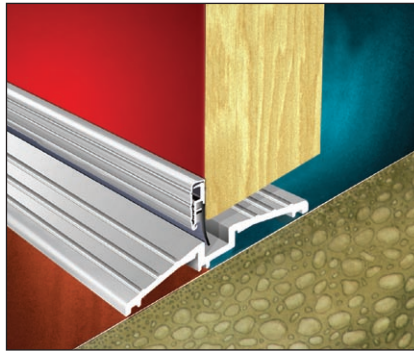

The channel collects water that has managed to by-pass the rubber blade seals and, through pre-drilled weep holes, this drains to the outside of the building, ensuring a high level of performance.

The contact strip combinations provide effective sealing options for outward opening doors. All weatherboard and contact strips have concealed fixings and snap on covers which are available in a range of finishes.

The Watershed combination seals can be used with virtually all of the Sealmaster stop and meeting stile seals to enable a doorset to achieve a high level of weatherability

# Threshold Seals

## SEALMASTER WATERSHED

For inward opening external doors & outward opening external doors

THG/CAG

TKS/CAS

TKS/WCW

Standard Options	Satin Silver WAS	Satin Gold WAG	Softwood WBW	Redwood WBR	Oak WBH	Softwood WCW	Redwood WCR	Oak WCH
Satin Silver - THS	 THS/WAS		 THS/WBW	 THS/WBR	 THS/WBH	 THS/WCW	 THS/WCR	 THS/WCH
Satin Gold - THG	 THG/WAS	THG/WAG	 THG/WBW	 THG/WBR	 THG/WBH	 THG/WCW	 THG/WCR	 THG/WCH
Satin Silver - TJS	 TJS/WAS		 TJS/WBW	 TJS/WBR	 TJS/WBH	 TJS/WCW	 TJS/WCR	 TJS/WCH
Satin Gold - TJG	 TJG/WAS	TJG/WAG	 TJG/WBW	 TJG/WBR	 TJG/WBH	 TJG/WCW	 TJG/WCR	 TJG/WCH
Satin Silver - TKS	 TKS/WAS		 TKS/WBW	 TKS/WBR	 TKS/WBH	 TKS/WCW	 TKS/WCR	 TKS/WCH
Satin Gold - TKG	 TKG/WAS	TKG/WAG	 TKG/WBW	 TKG/WBR	 TKG/WBH	 TKG/WCW	 TKG/WCR	 TKG/WCH