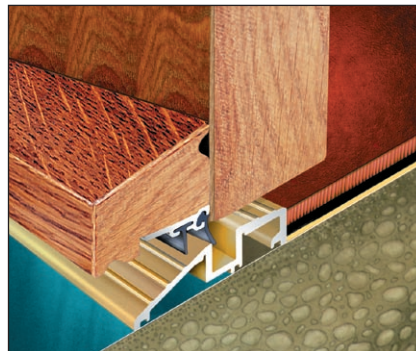

## SEALMASTER WATERSHED

For inward opening external doors & outward opening external doors

THS/WAS

TJG/WBH

TKG/WAG

### APPLICATIONS

An effective threshold seal combination with hidden fixings, designed with options to suit inward and outward opening, single and double leaf, external doors.

### FEATURES & BENEFITS

The range of threshold sections means that it is possible to finish off a range of floor finishes neatly against this aluminium section.

The low profile of all the threshold sections ensures compliance with Document M of the Building Regulations and ease of access. The variety of weatherboard sections ensures that the seal can be used on period and contemporary door designs.

The channel collects water that has managed to by-pass the rubber blade seals and, through pre-drilled weep holes, this drains to the outside of the building, ensuring a high level of performance.

The contact strip combinations provide effective sealing options for outward opening doors. All weatherboard and contact strips have concealed fixings and snap on covers which are available in a range of finishes.