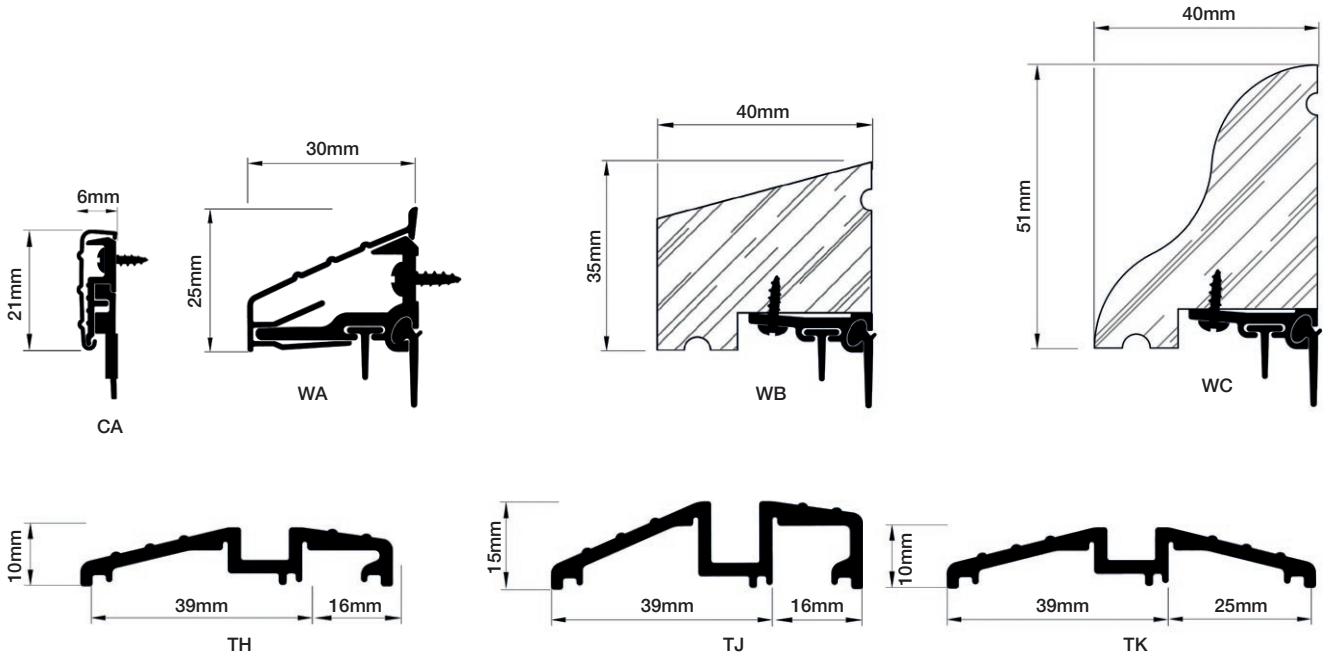

## SEALMASTER WATERSHED

For inward opening external doors & outward opening external doors

THG/CAG

TKS/CAS

TKS/WCW

Standard Options	Satin Silver WAS	Satin Gold WAG	Softwood WBW	Redwood WBR	Oak WBH	Softwood WCW	Redwood WCR	Oak WCH
Satin Silver - THS	 THS/WAS		 THS/WBW	 THS/WBR	 THS/WBH	 THS/WCW	 THS/WCR	 THS/WCH
Satin Gold - THG	 THG/WAS	THG/WAG	 THG/WBW	 THG/WBR	 THG/WBH	 THG/WCW	 THG/WCR	 THG/WCH
Satin Silver - TJS	 TJS/WAS		 TJS/WBW	 TJS/WBR	 TJS/WBH	 TJS/WCW	 TJS/WCR	 TJS/WCH
Satin Gold - TJG	 TJG/WAS	TJG/WAG	 TJG/WBW	 TJG/WBR	 TJG/WBH	 TJG/WCW	 TJG/WCR	 TJG/WCH
Satin Silver - TKS	 TKS/WAS		 TKS/WBW	 TKS/WBR	 TKS/WBH	 TKS/WCW	 TKS/WCR	 TKS/WCH
Satin Gold - TKG	 TKG/WAS	TKG/WAG	 TKG/WBW	 TKG/WBR	 TKG/WBH	 TKG/WCW	 TKG/WCR	 TKG/WCH