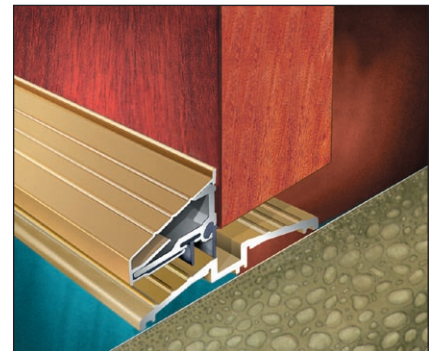

## SEALMASTER WATERSHED

For inward opening external doors & outward opening external doors

THS/WAS

TJG/WBH

TKG/WAG

### APPLICATIONS

An effective threshold seal combination with hidden fixings, designed with options to suit inward and outward opening, single and double leaf, external doors.

### FEATURES & BENEFITS

The range of threshold sections means that it is possible to finish off a range of floor finishes neatly against this aluminium section.

The low profile of all the threshold sections ensures compliance with Document M of the Building Regulations and ease of access. The variety of weatherboard sections ensures that the seal can be used on period and contemporary door designs.

The channel collects water that has managed to by-pass the rubber blade seals and, through pre-drilled weep holes, this drains to the outside of the building, ensuring a high level of performance.

The contact strip combinations provide effective sealing options for outward opening doors. All weatherboard and contact strips have concealed fixings and snap on covers which are available in a range of finishes.