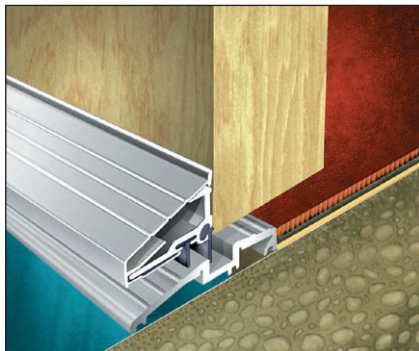

## SEALMASTER WATERSHED

For inward opening external doors & outward opening external doors

THS/WAS

TJG/WBH

TKG/WAG

### APPLICATIONS

An effective threshold seal combination with hidden fixings, designed with options to suit inward and outward opening, single and double leaf, external doors.

### FEATURES & BENEFITS

The range of threshold sections means that it is possible to finish off a range of floor finishes neatly against this aluminium section.

The low profile of all the threshold sections ensures compliance with Document M of the Building Regulations and ease of access. The variety of weatherboard sections ensures that the seal can be used on period and contemporary door designs.

The channel collects water that has managed to by-pass the rubber blade seals and, through pre-drilled weep holes, this drains to the outside of the building, ensuring a high level of performance.

The contact strip combinations provide effective sealing options for outward opening doors. All weatherboard and contact strips have concealed fixings and snap on covers which are available in a range of finishes.