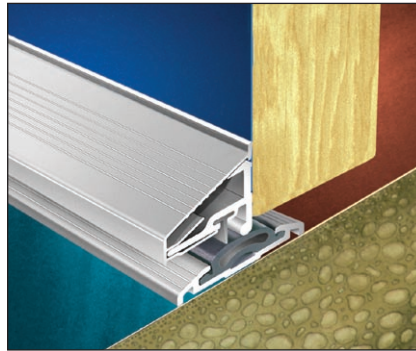

FEATURES & BENEFITS

The Cyclone threshold and contact strip combinations can be used in most internal and external situations, including those with a high degree of exposure requiring weather tight seals.

The Cyclone threshold and weatherboard combinations can only be used on inward opening external doors that are sheltered from wind driven rain.

With the contact strip combinations, the Cyclone can be used on external doors to comply with Part M of the Building Regulations to allow ease of access. It can also be used with the Blizzard seal and other Sealmaster stop seals to

achieve an exceptional acoustic performance.

All fixings, in all the sections, are hidden to give clean, crisp lines in an attractive range of finishes.

The Cyclone threshold section is available in two low profile versions, one being symmetrical for application on top of carpet or vinyl floor finishes (section TE), the other has a flat face against which carpet or vinyl can be finished neatly (section TD).

Threshold Seals

SEALMASTER CYCLONE

For inward & outward opening external doors, double swing external & single swing & double swing internal doors

TDG/WEH

TES/WDS

TES

WD

WE