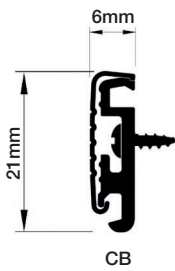

Threshold Seals

SEALMASTER CYCLONE

For inward & outward opening external doors, double swing external & single swing & double swing internal doors

CB

Standard Options	Satin Silver CBS	Satin Gold CBG	Satin Silver CCS	Satin Gold CCG	Satin Silver CDS	Satin Gold CDG	None
Satin Silver - TDS	TDS/CBS		TDS/CCS		TDS/CDS		TDS
Satin Gold - TDG		TDG/CBG		TDG/CCG		TDG/CDG	TDG
Satin Silver - TES	TES/CBS		TES/CCS		TES/CDS		TES
Satin Gold - TEG		TEG/CBG		TEG/CCG		TEG/CDG	TEG