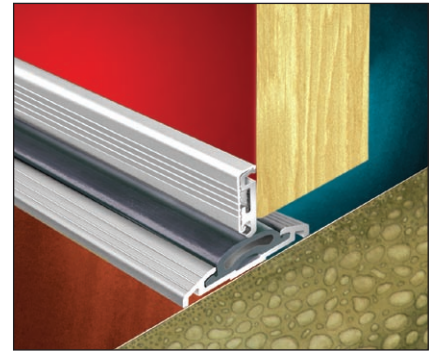

Threshold Seals

SEALMASTER CYCLONE

For inward & outward opening external doors, double swing external & single swing & double swing internal doors

TDS/CDS

TDG/CBG

TES/CBS

APPLICATIONS

A versatile threshold seal combination with hidden fixings and options to suit virtually all hinged and pivoted doors.

FEATURES & BENEFITS

The Cyclone threshold and contact strip combinations can be used in most internal and external situations, including those with a high degree of exposure requiring weather tight seals.

The Cyclone threshold and weatherboard combinations can only be used on inward opening external doors that are sheltered from wind driven rain.

With the contact strip combinations, the Cyclone can be used on external doors to comply with Part M of the Building Regulations to allow ease of access. It can also be used with the Blizzard seal and other Sealmaster stop seals to

achieve an exceptional acoustic performance.

All fixings, in all the sections, are hidden to give clean, crisp lines in an attractive range of finishes.

The Cyclone threshold section is available in two low profile versions, one being symmetrical for application on top of carpet or vinyl floor finishes (section TE), the other has a flat face against which carpet or vinyl can be finished neatly (section TD).