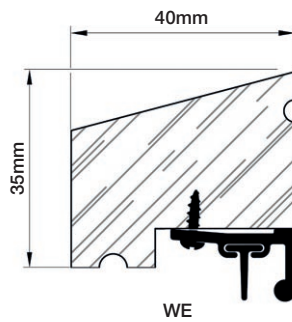

Threshold Seals

SEALMASTER CYCLONE

For inward & outward opening external doors, double swing external & single swing & double swing internal doors

TDG/WEH

TES/WDS

TES

WD

WE