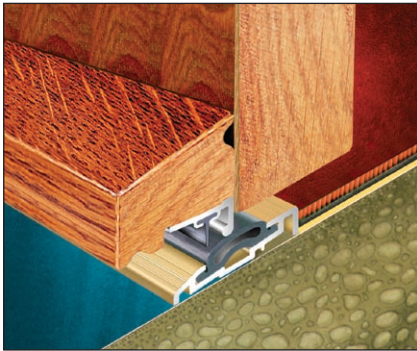

Threshold Seals

SEALMASTER CYCLONE

For inward & outward opening external doors, double swing external & single swing & double swing internal doors

TDG/WEH

Standard Options	Satin Silver CBS	Satin Gold CBG	Satin Silver CCS	Satin Gold CCG	Satin Silver CDS	Satin Gold CDG	None
Satin Silver - TDS	TDS/CBS		TDS/CCS		TDS/CDS		TDS
Satin Gold - TDG		TDG/CBG		TDG/CCG		TDG/CDG	TDG
Satin Silver - TES	TES/CBS		TES/CCS		TES/CDS		TES
Satin Gold - TEG		TEG/CBG		TEG/CCG		TEG/CDG	TEG