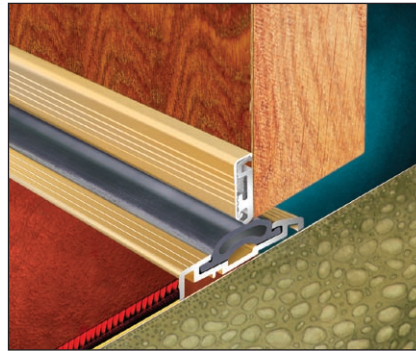

Threshold Seals

SEALMASTER CYCLONE

For inward & outward opening external doors, double swing external & single swing & double swing internal doors

TDS/CDS

TDG/CBG

TES/CBS

APPLICATIONS

A versatile threshold seal combination with hidden fixings and options to suit virtually all hinged and pivoted doors.

FEATURES & BENEFITS

The Cyclone threshold and contact strip combinations can be used in most internal and external situations, including those with a high degree of exposure requiring weather tight seals.

The Cyclone threshold and weatherboard combinations can only be used on inward opening external doors that are sheltered from wind driven rain.

With the contact strip combinations, the Cyclone can be used on external doors to comply with Part M of the Building Regulations to allow ease of access. It can also be used with the Blizzard seal and other Sealmaster stop seals to

achieve an exceptional acoustic performance.

All fixings, in all the sections, are hidden to give clean, crisp lines in an attractive range of finishes.

The Cyclone threshold section is available in two low profile versions, one being symmetrical for application on top of carpet or vinyl floor finishes (section TE), the other has a flat face against which carpet or vinyl can be finished neatly (section TD).