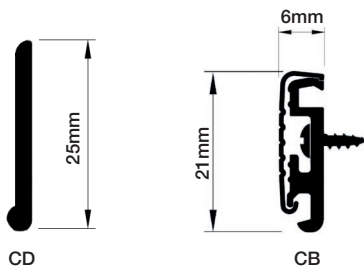

Threshold Seals

SEALMASTER CYCLONE

For inward & outward opening external doors, double swing external & single swing & double swing internal doors

WD

CD

CB

Standard Options	Satin Silver CBS	Satin Gold CBG	Satin Silver CCS	Satin Gold CCG	Satin Silver CDS	Satin Gold CDG	None
Satin Silver - TDS	TDS/CBS		TDS/CCS		TDS/CDS		TDS
Satin Gold - TDG		TDG/CBG		TDG/CCG		TDG/CDG	TDG
Satin Silver - TES	TES/CBS		TES/CCS		TES/CDS		TES
Satin Gold - TEG		TEG/CBG		TEG/CCG		TEG/CDG	TEG