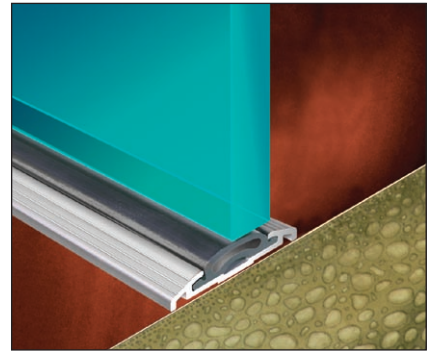

FEATURES & BENEFITS

The Cyclone threshold and contact strip combinations can be used in most internal and external situations, including those with a high degree of exposure requiring weather tight seals.

achieve an exceptional acoustic performance.

All fixings, in all the sections, are hidden to give clean, crisp lines in an attractive range of finishes.

The Cyclone threshold section is available in two low profile versions, one being symmetrical for application on top of carpet or vinyl floor finishes (section TE), the other has a flat face against which carpet or vinyl can be finished neatly (section TD).

Threshold Seals

SEALMASTER CYCLONE

For inward & outward opening external doors, double swing external & single swing & double swing internal doors

TDG/WEH

TES/WDS

TES

WD

WE