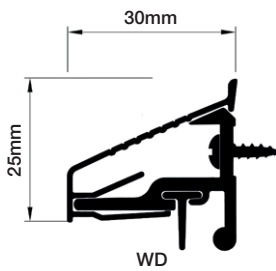

Threshold Seals

SEALMASTER CYCLONE

For inward & outward opening external doors, double swing external & single swing & double swing internal doors

TDG/WEH

TES/WDS

TES

WD

WE