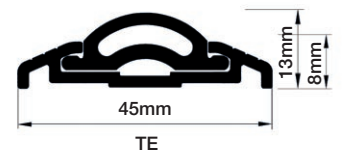

TE

Standard Options	Satin Silver CBS	Satin Gold CBG	Satin Silver CCS	Satin Gold CCG	Satin Silver CDS	Satin Gold CDG	None
Satin Silver - TDS	TDS/CBS		TDS/CCS		TDS/CDS		TDS
Satin Gold - TDG		TDG/CBG		TDG/CCG		TDG/CDG	TDG
Satin Silver - TES	TES/CBS		TES/CCS		TES/CDS		TES
Satin Gold - TEG		TEG/CBG		TEG/CCG		TEG/CDG	TEG