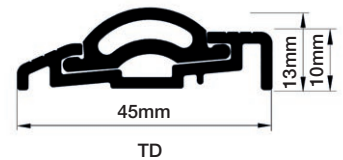

Threshold Seals

SEALMASTER CYCLONE

For inward & outward opening external doors, double swing external & single swing & double swing internal doors

WF

TD

Standard Options	Satin Silver CBS	Satin Gold CBG	Satin Silver CCS	Satin Gold CCG	Satin Silver CDS	Satin Gold CDG	None
Satin Silver - TDS	TDS/CBS		TDS/CCS		TDS/CDS		TDS
Satin Gold - TDG		TDG/CBG		TDG/CCG		TDG/CDG	TDG
Satin Silver - TES	TES/CBS		TES/CCS		TES/CDS		TES
Satin Gold - TEG		TEG/CBG		TEG/CCG		TEG/CDG	TEG