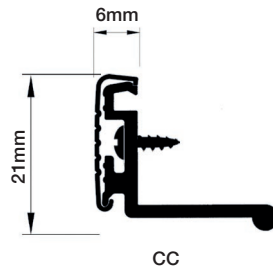

Threshold Seals

SEALMASTER CYCLONE

For inward & outward opening external doors, double swing external & single swing & double swing internal doors

WE

CC

Standard Options	Satin Silver CBS	Satin Gold CBG	Satin Silver CCS	Satin Gold CCG	Satin Silver CDS	Satin Gold CDG	None
Satin Silver - TDS	TDS/CBS		TDS/CCS		TDS/CDS		TDS
Satin Gold - TDG		TDG/CBG		TDG/CCG		TDG/CDG	TDG
Satin Silver - TES	TES/CBS		TES/CCS		TES/CDS		TES
Satin Gold - TEG		TEG/CBG		TEG/CCG		TEG/CDG	TEG