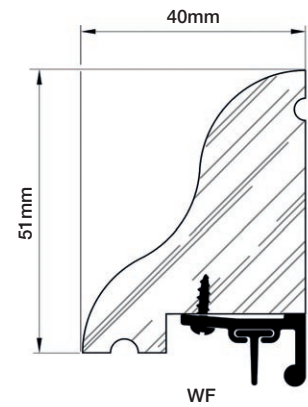

Threshold Seals

SEALMASTER CYCLONE

For inward & outward opening external doors, double swing external & single swing & double swing internal doors

TDG/WEH

TES/WDS

TES

WD

WE