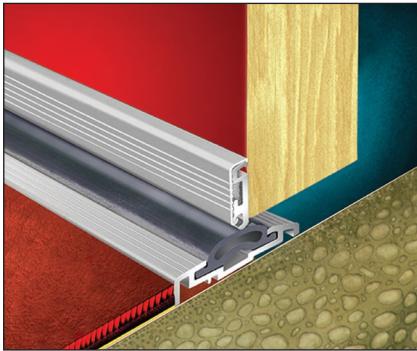

Threshold Seals

SEALMASTER CYCLONE

For inward & outward opening external doors, double swing external & single swing & double swing internal doors

TDS/CDS

TDG/CBG

TES/CBS

APPLICATIONS

A versatile threshold seal combination with hidden fixings and options to suit virtually all hinged and pivoted doors.

FEATURES & BENEFITS

The Cyclone threshold and contact strip combinations can be used in most internal and external situations, including those with a high degree of exposure requiring weather tight seals.

The Cyclone threshold and weatherboard combinations can only be used on inward opening external doors that are sheltered from wind driven rain.

With the contact strip combinations, the Cyclone can be used on external doors to comply with Part M of the Building Regulations to allow ease of access. It can also be used with the Blizzard seal and other Sealmaster stop seals to

achieve an exceptional acoustic performance.

All fixings, in all the sections, are hidden to give clean, crisp lines in an attractive range of finishes.

The Cyclone threshold section is available in two low profile versions, one being symmetrical for application on top of carpet or vinyl floor finishes (section TE), the other has a flat face against which carpet or vinyl can be finished neatly (section TD).